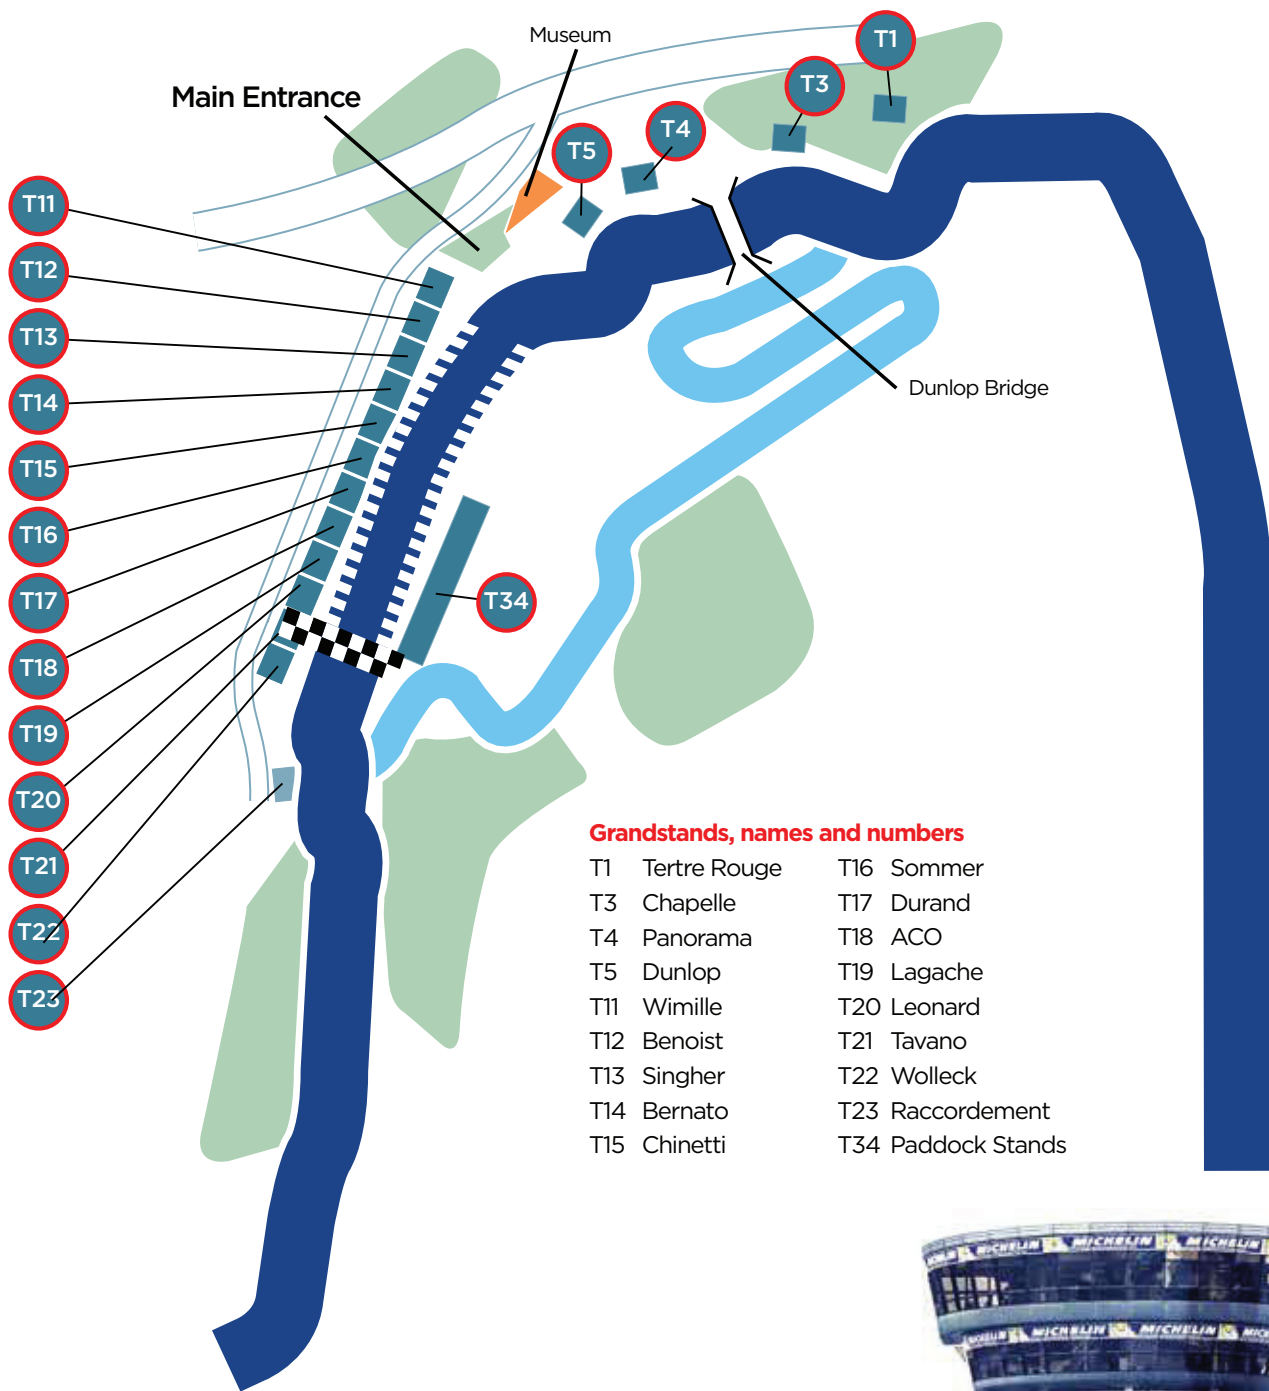

# Grandstands

### Grandstands, names and numbers

- |     |              |     |                |
|-----|--------------|-----|----------------|
| T1  | Tertre Rouge | T16 | Sommer         |
| T3  | Chapelle     | T17 | Durand         |
| T4  | Panorama     | T18 | ACO            |
| T5  | Dunlop       | T19 | Lagache        |
| T11 | Wimille      | T20 | Leonard        |
| T12 | Benoist      | T21 | Tavano         |
| T13 | Singher      | T22 | Wolleck        |
| T14 | Bernato      | T23 | Raccordement   |
| T15 | Chinetti     | T34 | Paddock Stands |